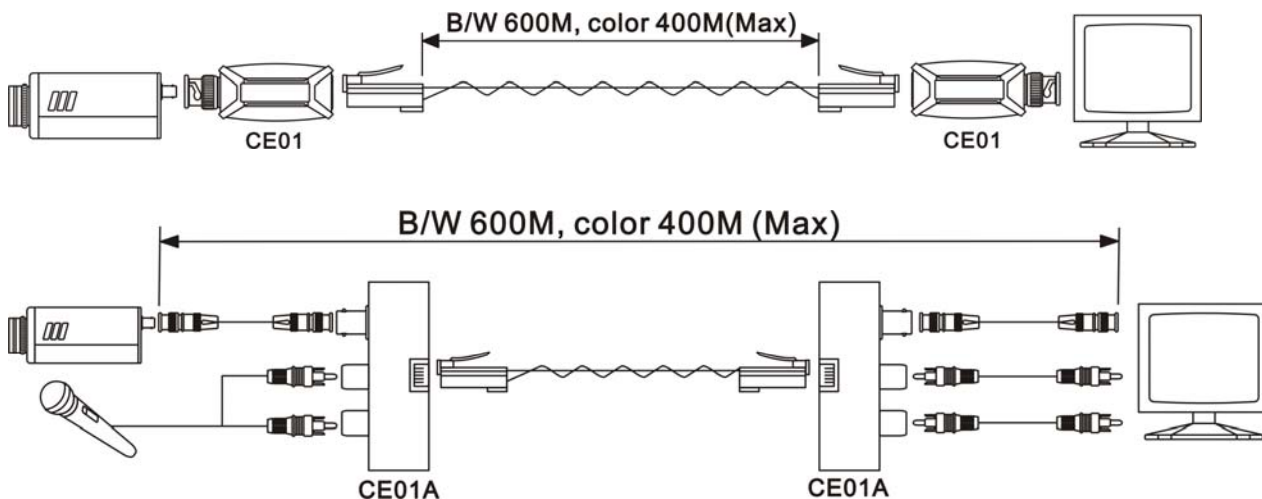

TWISTED PAIR TRANSMISSION SYSTEM – Passive Series

ITEM NO.: CE01, CE01A

Features:

- Transmit a full motion monochrome video signal up to 600 meters, color video signal up to 400 meters.
- Passive, No power required.
- Eliminate Coaxial Cable.

FCC

C-TICK

Installation View:

Panel View:

CE01

CE01A

RJ-45 Jack Pin Define

RJ - 45 Jack		
PIN	Color	Function
1	W-O	S2
2	O	S1
3	W-G	Audio +
4	BL	A1
5	W-BL	A2
6	G	Audio -
7	W-BR	Video +
8	BR	Video -

NOTE : These devices is reversible, BNC connector = RJ45

PAIR2 & PAIR3 : POWER → POWER+ : PIN 6, PIN 4, POWER- : PIN 3, PIN 5

PAIR4 : VIDEO

Specification:

ITEM NO.	CE01
VIDEO INPUT (BNC Connector)	1
VIDEO INPUT	1V p-p, 75 Ohms
AUDIO INPUT (RCA Connector)	X
AUDIO INPUT	X
RJ-45 INPUT	X
RJ-45 OUTPUT	1
TRANSMISSION DISTANCE	600M(B/W), 400M(COLOR)
CABLE FOR RJ-45	Twisted Pair CAT 5 (AWG24)
POWER	X
DIMENSIONS W x H x D mm	69x25x22

ITEM NO.	CE01A
VIDEO INPUT (BNC Connector)	1
VIDEO INPUT	1V p-p, 75 Ohms
AUDIO INPUT (RCA Connector)	2 WAY
AUDIO INPUT	2V p-p
RJ-45 INPUT	X
RJ-45 OUTPUT	1
TRANSMISSION DISTANCE	600M(B/W), 400M(COLOR)
CABLE FOR RJ-45	Twisted Pair CAT 5 (AWG24)
POWER	X
DIMENSIONS W x H x D mm	110x77x24